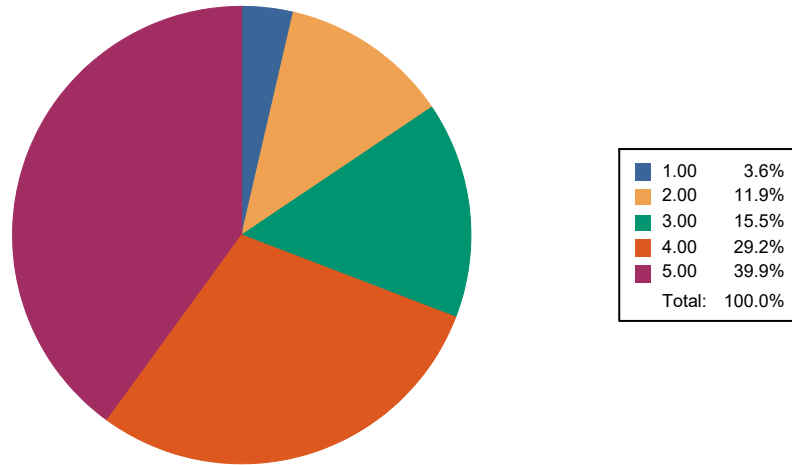

Smt. Duraadevi Sharma Charitable Trust's
CHANDRABHAN SHARMA COLLEGE OF ARTS, COMMERCE & SCIENCE

POWAI VIHAR COMPLEX, POWAI, MUMBAI - 400076

Feedback Name : Students Satisfaction survey 2023-24

Que: Was your performance in assignments discussed with you?

Responses : 168