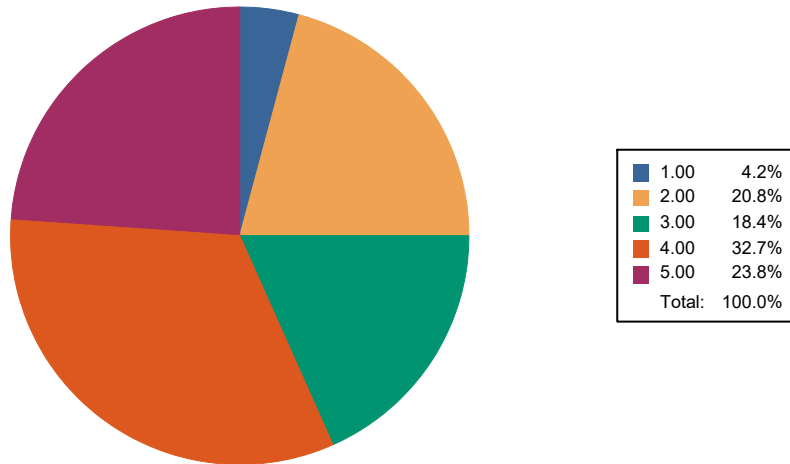

Feedback Name : Students Satisfaction survey 2023-24

Que: How much of the syllabus was covered in the class?

Responses : 168

Feedback Name : Students Satisfaction survey 2023-24

Que: How well did the teachers prepare for the classes?