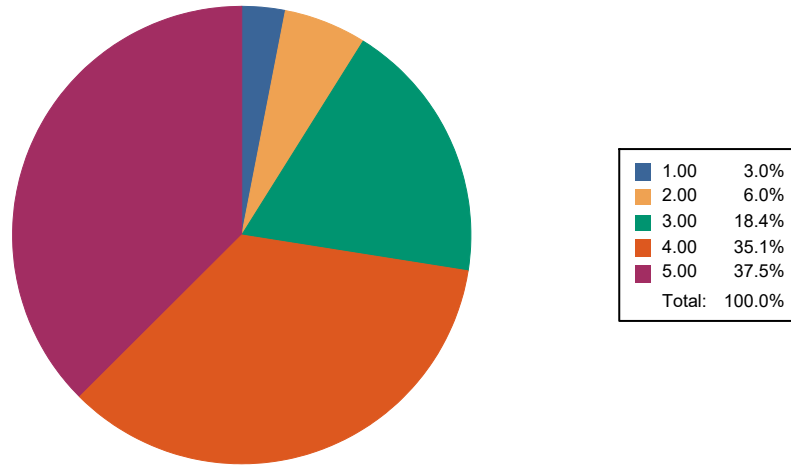

Feedback Name : Students Satisfaction survey 2023-24

Que: Your mentor does a necessary follow-up with an assigned task to you

Responses : 168