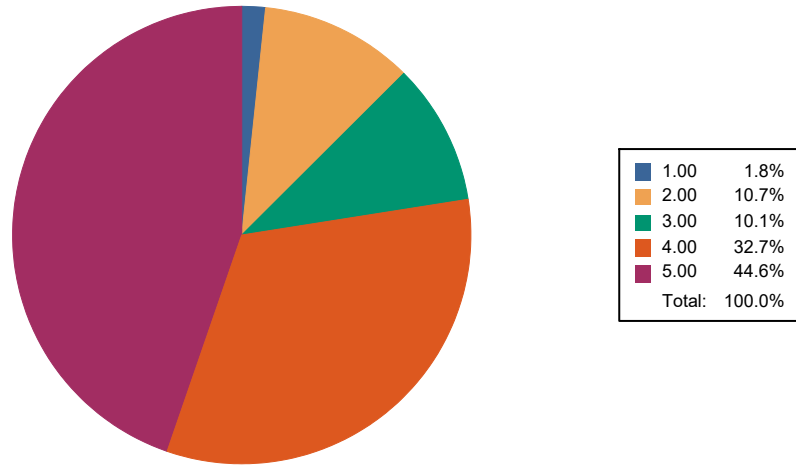

Smt. Duraadevi Sharma Charitable Trust's
CHANDRABHAN SHARMA COLLEGE OF ARTS, COMMERCE & SCIENCE

POWAI VIHAR COMPLEX, POWAI, MUMBAI - 400076

Feedback Name : Students Satisfaction survey 2023-24

Que: The teachers illustrate the concepts through examples and applications.

Responses : 168