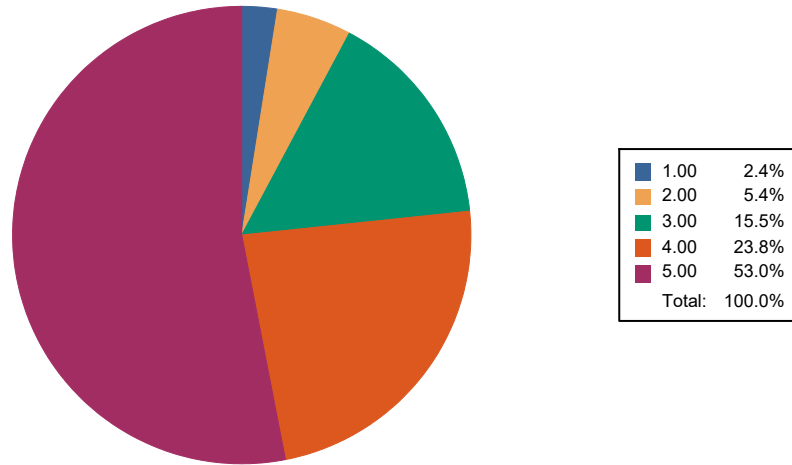

Smt. Duraadevi Sharma Charitable Trust's
CHANDRABHAN SHARMA COLLEGE OF ARTS, COMMERCE & SCIENCE

POWAI VIHAR COMPLEX, POWAI, MUMBAI - 400076

Feedback Name : Students Satisfaction survey 2023-24

Que: How well were the teachers able to communicate?

Responses : 168