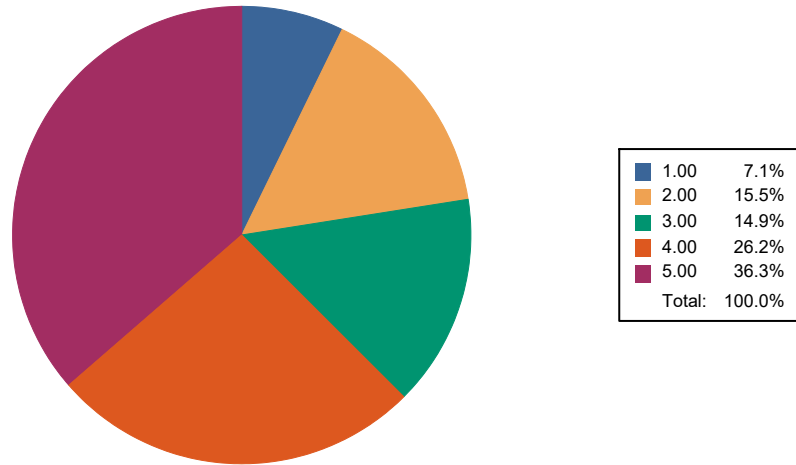

Smt. Duraadevi Sharma Charitable Trust's
CHANDRABHAN SHARMA COLLEGE OF ARTS, COMMERCE & SCIENCE

POWAI VIHAR COMPLEX, POWAI, MUMBAI - 400076

Feedback Name : Students Satisfaction survey 2023-24

Que: Teachers are able to identify your weaknesses and help you to overcome them

Responses : 168