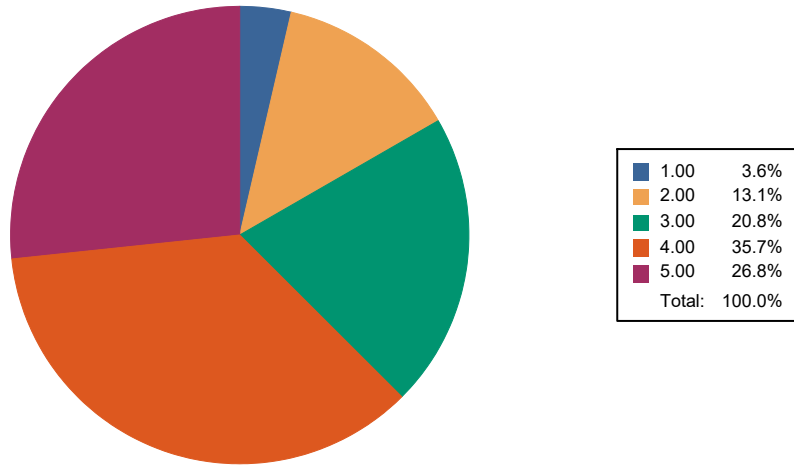

Smt. Duraadevi Sharma Charitable Trust's
CHANDRABHAN SHARMA COLLEGE OF ARTS, COMMERCE & SCIENCE

POWAI VIHAR COMPLEX, POWAI, MUMBAI - 400076

Feedback Name : Students Satisfaction survey 2023-24

Que: The teaching and mentoring process in your institution facilitates you in cognitive, social and emotional growth.

Responses : 168