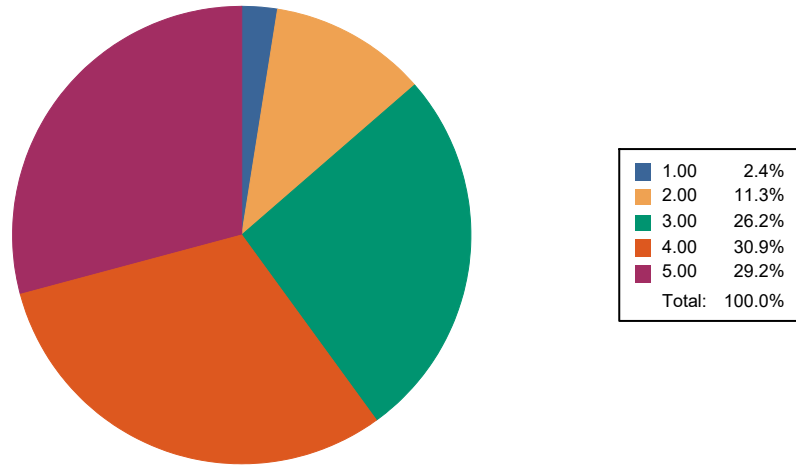

Feedback Name : Students Satisfaction survey 2023-24

Que: The teacher's approach to teaching can best be described as

Responses : 168