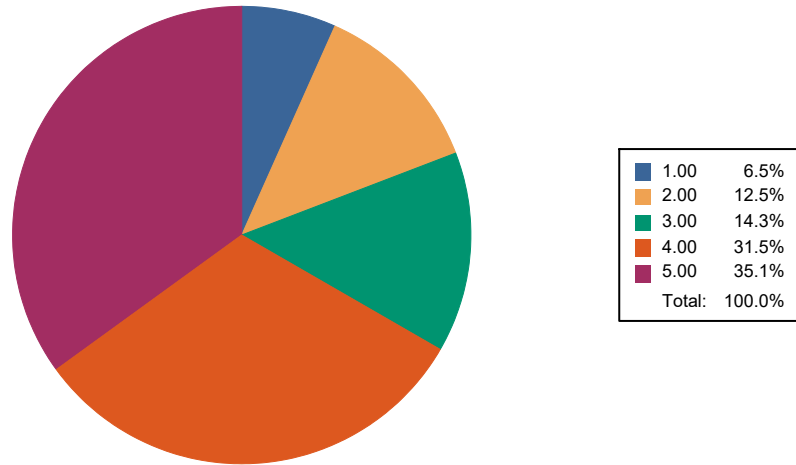

Feedback Name : Students Satisfaction survey 2023-24

Que: The institute/ teachers use student centric methods, such as experiential learning, participative

Responses: and problem solving methodologies for enhancing learning experiences.