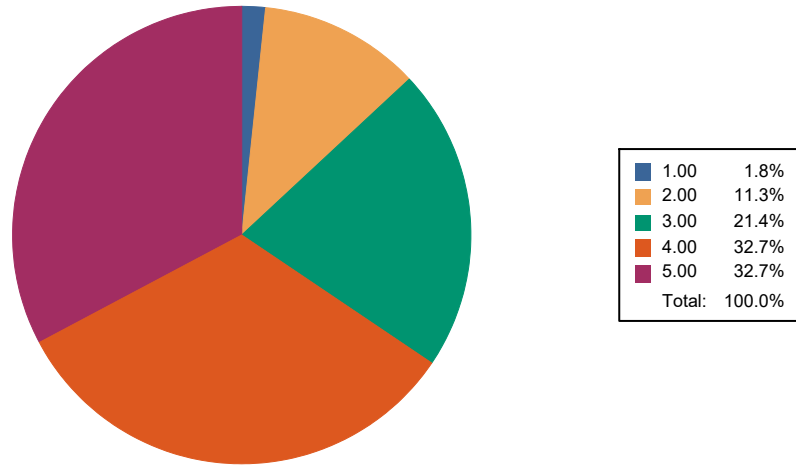

Smt. Duraadevi Sharma Charitable Trust's
CHANDRABHAN SHARMA COLLEGE OF ARTS, COMMERCE & SCIENCE

POWAI VIHAR COMPLEX, POWAI, MUMBAI - 400076

Feedback Name : Students Satisfaction survey 2023-24

Que: The institution makes effort to engage students in the monitoring, review and continuous quality improvement of the teaching learning process.

Responses : 168