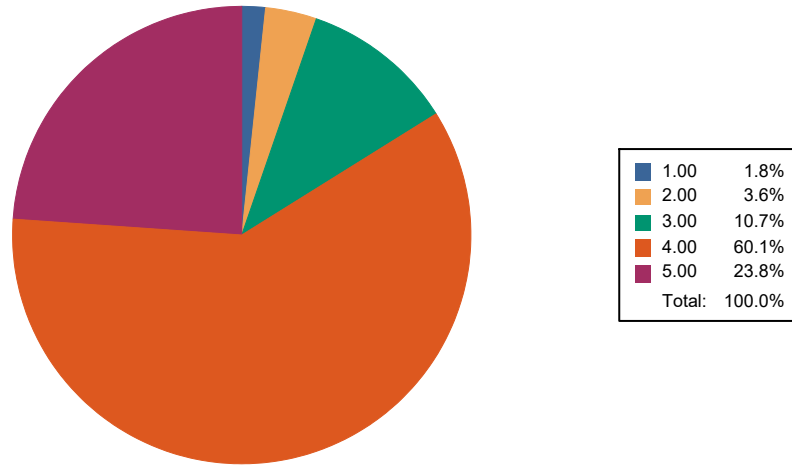

Feedback Name : Students Satisfaction survey 2023-24

Que: How well did the teachers prepare for the classes?

Responses : 168