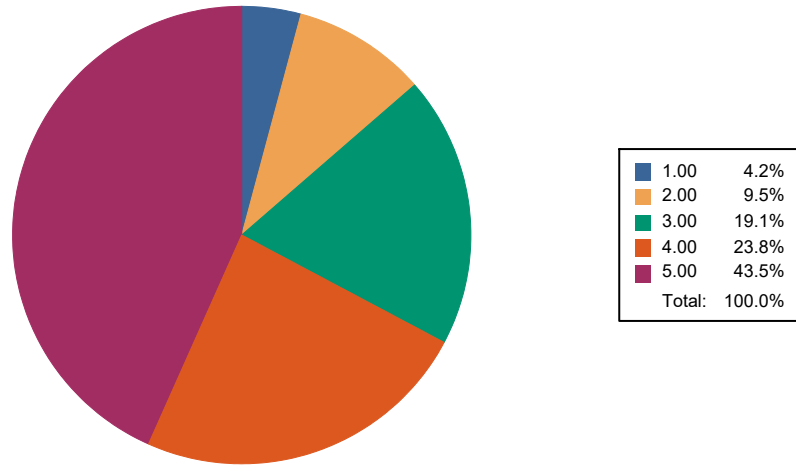

Feedback Name : Students Satisfaction survey 2023-24

Que: The teachers identify your strengths and encourage you with providing right level of challenges.

Responses : 168