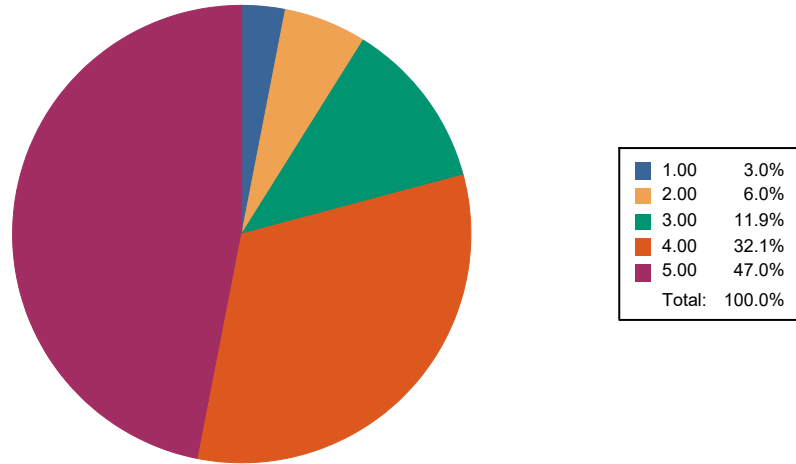

Smt. Duraadevi Sharma Charitable Trust's
CHANDRABHAN SHARMA COLLEGE OF ARTS, COMMERCE & SCIENCE

POWAI VIHAR COMPLEX, POWAI, MUMBAI - 400076

Feedback Name : Students Satisfaction survey 2023-24

Que: Teachers encourage you to participate in extracurricular activities.

Responses : 168