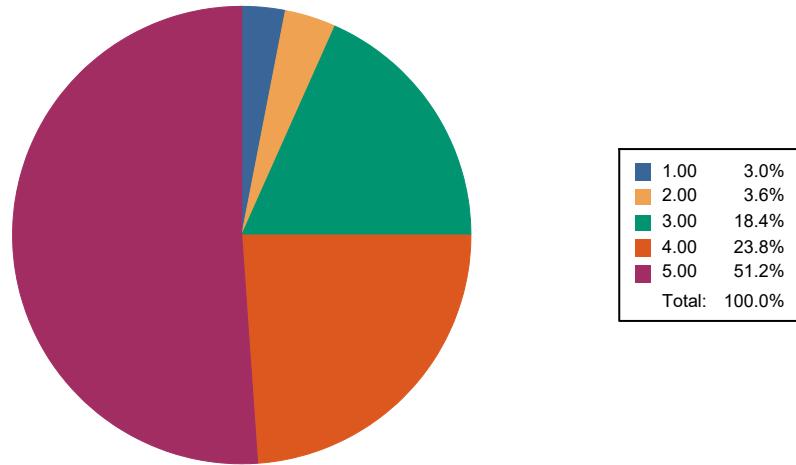

Smt. Duraadevi Sharma Charitable Trust's
CHANDRABHAN SHARMA COLLEGE OF ARTS, COMMERCE & SCIENCE

POWAI VIHAR COMPLEX, POWAI, MUMBAI - 400076

Feedback Name : Students Satisfaction survey 2023-24

Que: How well were the teachers able to communicate?

Responses : 168