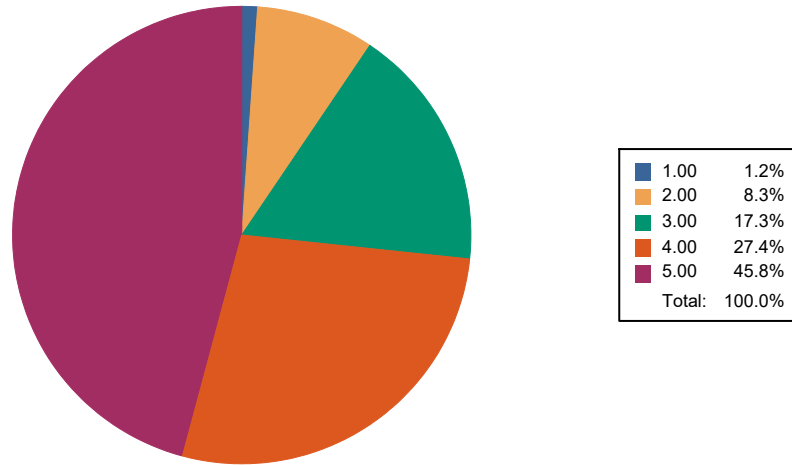

Smt. Duraadevi Sharma Charitable Trust's
CHANDRABHAN SHARMA COLLEGE OF ARTS, COMMERCE & SCIENCE

POWAI VIHAR COMPLEX, POWAI, MUMBAI - 400076

Feedback Name : Students Satisfaction survey 2023-24

Que: Fairness of the internal evaluation process by the teachers.

Responses : 168