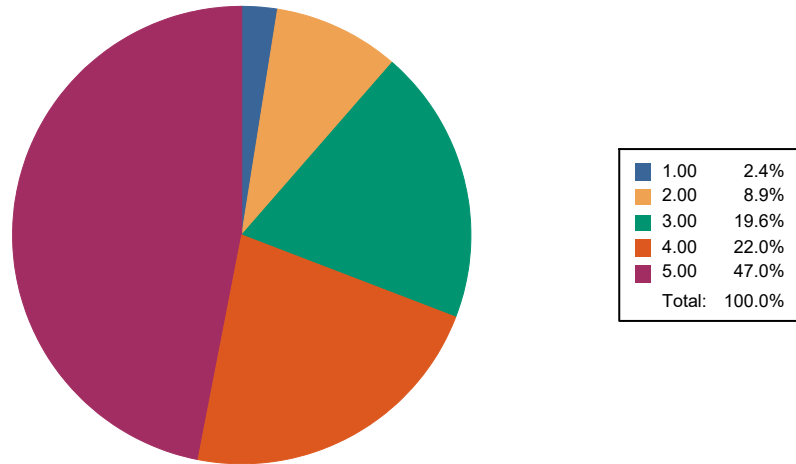

Smt. Duraadevi Sharma Charitable Trust's
CHANDRABHAN SHARMA COLLEGE OF ARTS, COMMERCE & SCIENCE

POWAI VIHAR COMPLEX, POWAI, MUMBAI - 400076

Feedback Name : Students Satisfaction survey 2023-24

Que: Teachers inform you about your expected competencies, course outcomes and programme outcomes.

Responses : 168