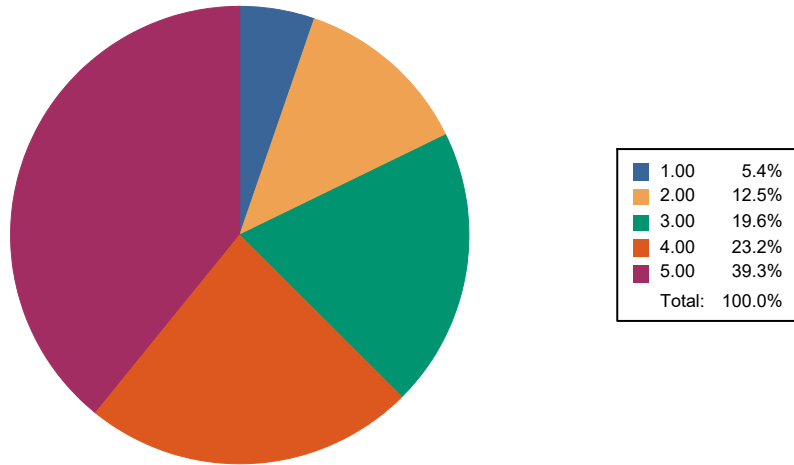

Smt. Duraadevi Sharma Charitable Trust's
CHANDRABHAN SHARMA COLLEGE OF ARTS, COMMERCE & SCIENCE

POWAI VIHAR COMPLEX, POWAI, MUMBAI - 400076

Feedback Name : Students Satisfaction survey 2023-24

Que: The institute takes active interest in promoting internship, student exchange, field visit opportunities for students.

Responses : 168