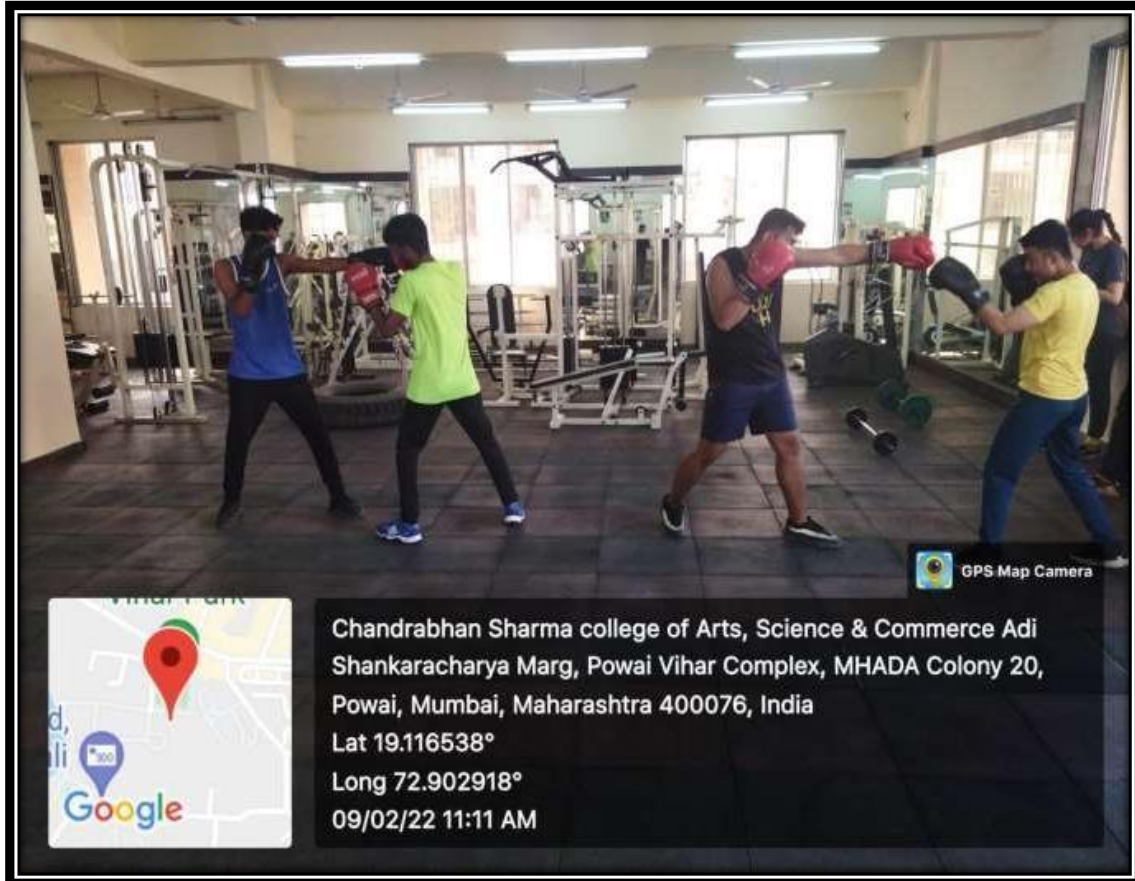

- **The College gives equal opportunities to both male and female students for the participation at gymkhana activities**